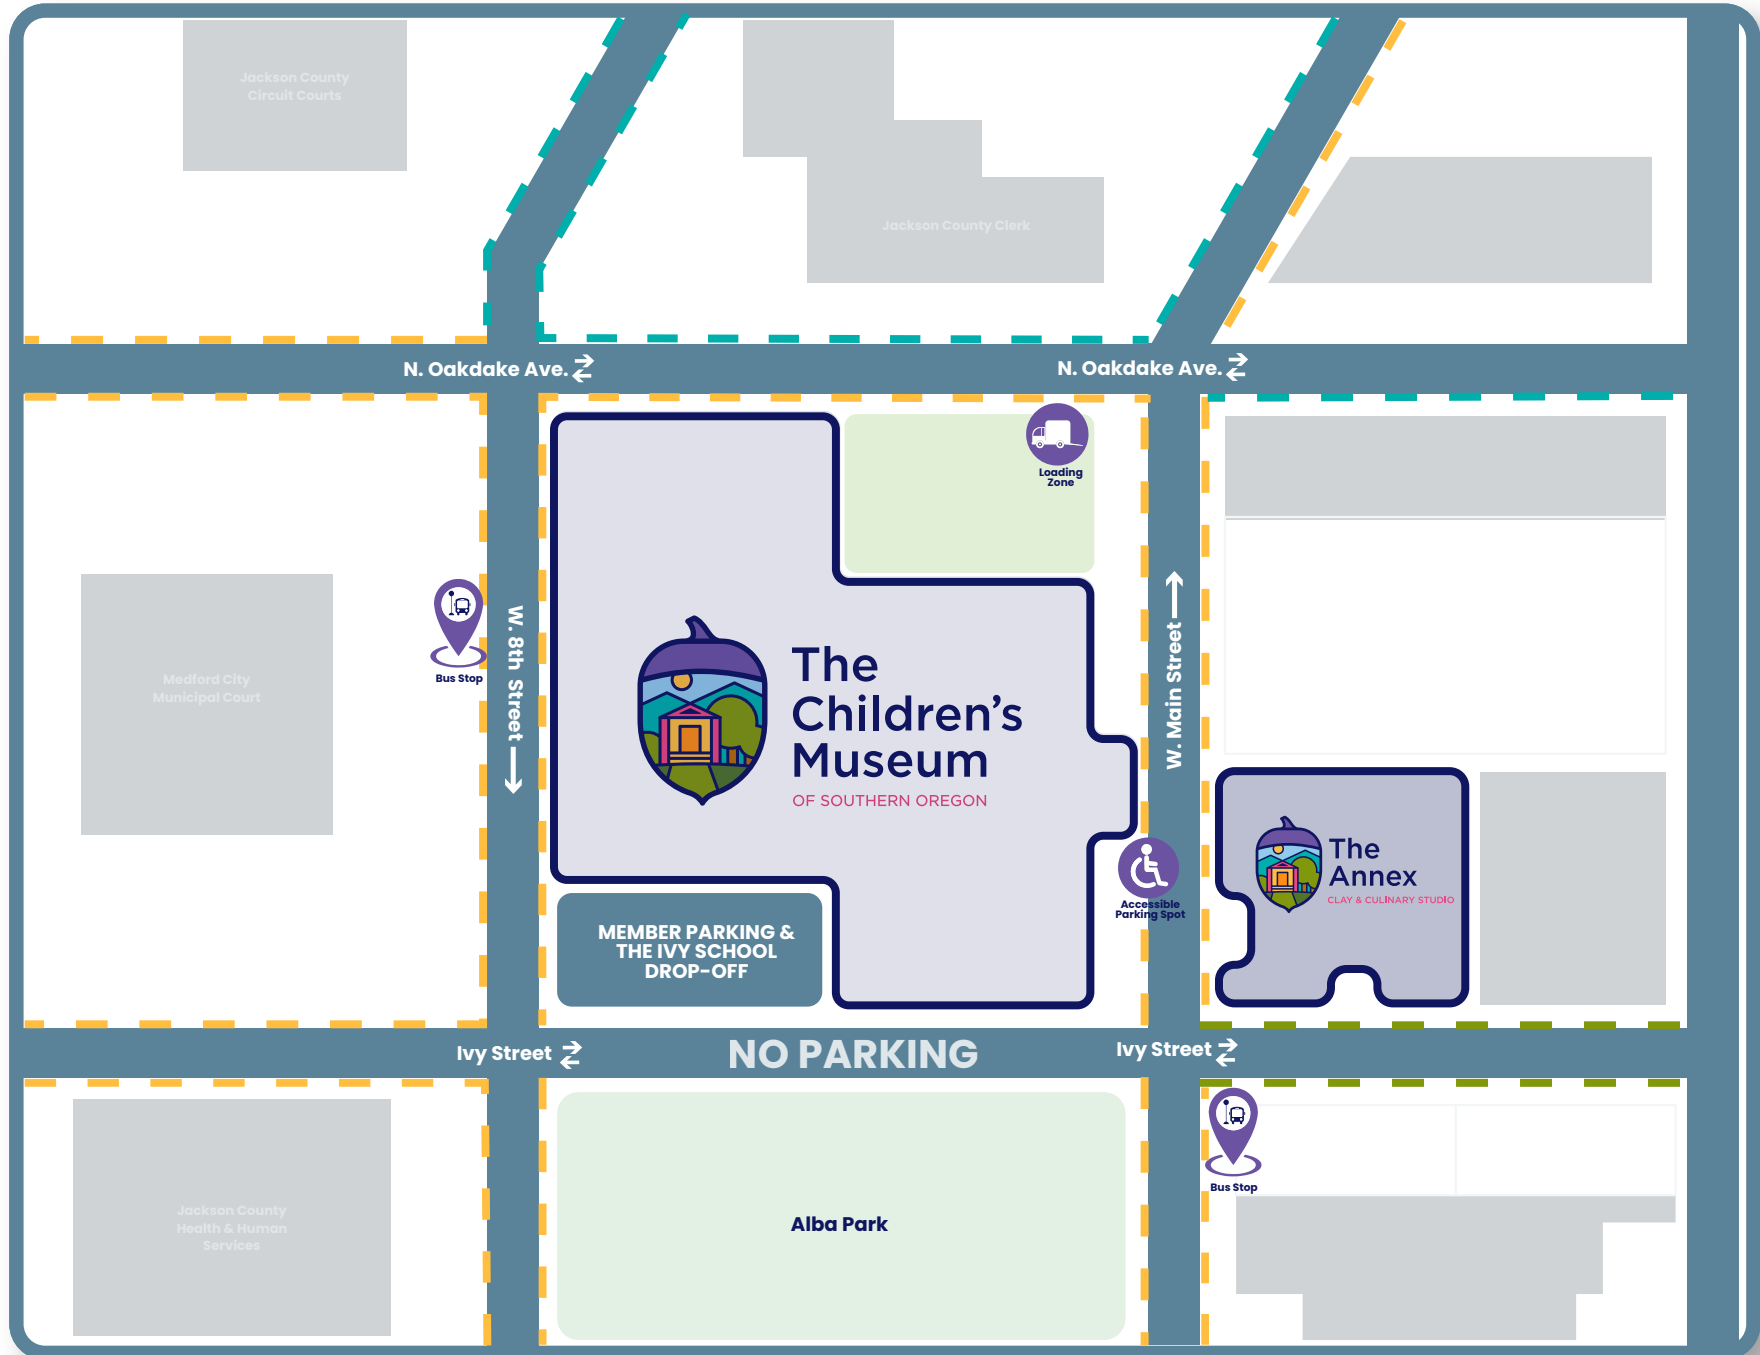

The Children's Museum
OF SOUTHERN OREGON

PARKING MAP

413 W. Main Street, Medford, OR
541.772.9922 tcmso.org

See us play!

- 1 HOUR PARKING
- 2 HOUR PARKING
- 3 HOUR PARKING

- Loading Zone
- Accessible Parking Spot
- Bus Stop

Jackson County
Circuit Courts

Jackson County Clerk

N. Oakdake Ave. ↗

N. Oakdake Ave. ↗

Medford City
Municipal Court

W. 8th Street
↓

The Children's Museum
OF SOUTHERN OREGON

Loading
Zone

W. Main Street
↑

Accessible
Parking Spot

The Annex
CLAY & CULINARY STUDIO

MEMBER PARKING &
THE IVY SCHOOL
DROP-OFF

Ivy Street ↗

NO PARKING

Ivy Street ↗

Jackson County
Health & Human
Services

Alba Park

Bus Stop